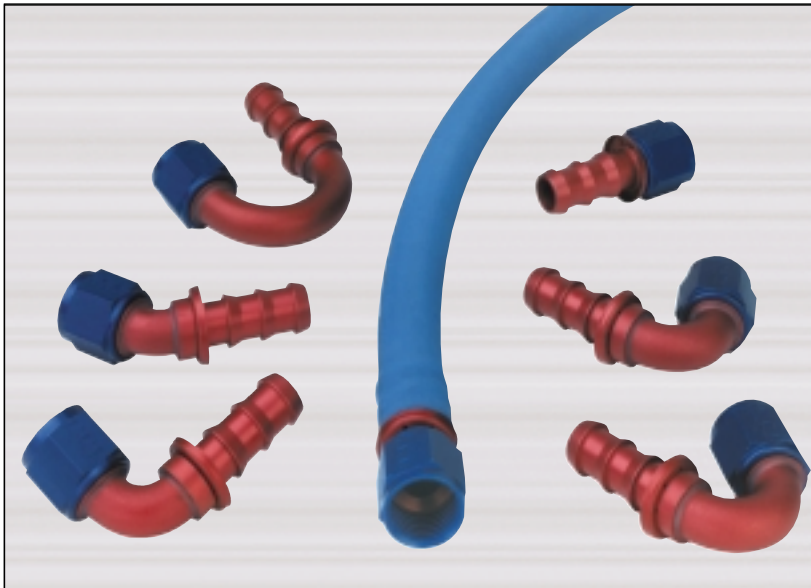

Introducing . . .

New Aluminum SOCKETLESS™ Fittings

Aeroquip has introduced a complete line of aluminum *SOCKETLESS* fittings. These fittings have been specifically designed for use with Aeroquip's AQP® *SOCKETLESS* Hose. The new fittings are available in straight, 45°, 90°, 120°, 150°, and 180° end configurations, in sizes -06 through -12. They are appropriate for most fuel, lube, coolant and air applications.

Performance Products

- Easy to assemble and disassemble
- No socket wrench required
- Lightweight
- Reusable
- Utilizes an aluminum cap
- Designed for use with Aeroquip AQP *SOCKETLESS* hose
- Operating pressure for all sizes at 250 psi
- Tested by major racing teams

If It's Worth Winning, It's Worth Aeroquip

AQP® SOCKETLESS™ Hose

Specifications

Hose Dash Size	Hose I.D. (in.)	Hose O.D. (in.)	Maximum Operating Pressure (psi)	Minimum Burst Pressure (psi)	Minimum Bend Radius (in.)	Vacuum Service (in./Hg)	Bulk Part Number	Package Length Part Number	
								15 Feet	20 Feet
-06	.38	.62	250	1000	3.00	28	FBV0600	FCV0615	FCV0620
-08	.50	.75	250	1000	5.00	28	FBV0800	FCV0815	FCV0820
-10	.63	.91	250	1000	6.00	18	FBV1000	FCV1015	FCV1020
-12	.75	1.03	250	1000	7.00	18	FBV1200		

	Part Number	Hose & Fitting Dash Size
150° Elbow 	FCM1552	-06
	FCM1553	-08
	FCM1554	-10
	FCM1555	-12

	Part Number	Hose & Fitting Dash Size
90° Elbow 	FCM1532	-06
	FCM1533	-08
	FCM1534	-10
	FCM1535	-12

	Part Number	Hose & Fitting Dash Size
180° Elbow 	FCM1562	-06
	FCM1563	-08
	FCM1564	-10
	FCM1565	-12