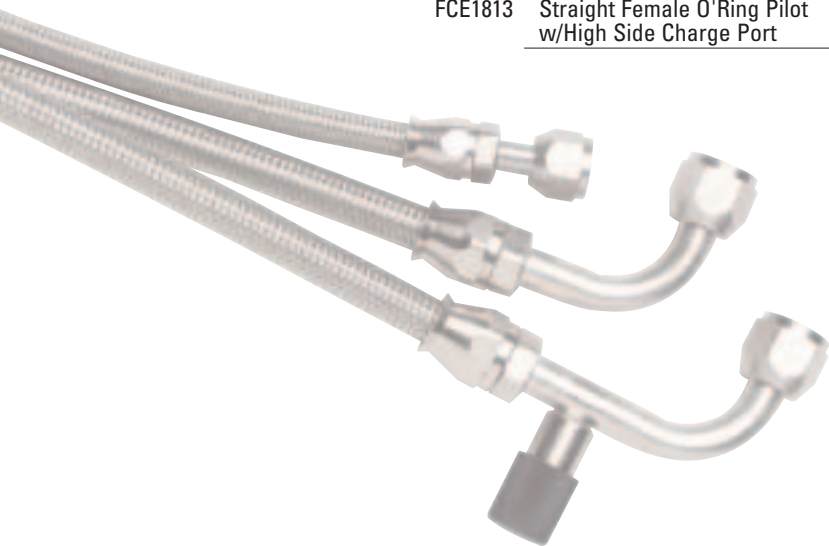

Features

- Superior appearance with stainless steel covered hose available in sizes -6, -8, & -10
- Nylon tube for outstanding refrigerant performance
- Nickel-plated steel reusable fittings, with reusable charge ports, offer field serviceability
- Female O-ring pilot terminal ends for precise connections with existing A/C components
- O-ring seal between the hose and fitting nipple increases fitting & hose assembly integrity
- Trusted Aeroquip Performance Product quality

PART NUMBER	FITTINGS	DASH & THREAD SIZE
FCE1833	90 Degree Female O'Ring Pilot w/High Side Charge Port	-08
FCE1893	135 Degree Female O'Ring Pilot w/High Side Charge Port	-08
FCE1913	Straight Hose to Hose w/High Side Charge Port	-08
FCE1714	Straight Female O'Ring Pilot	-10
FCE1724	45 Degree Female O'Ring Pilot	-10
FCE1734	90 Degree Female O'Ring Pilot	-10
FCE1794	135 Degree Female O'Ring Pilot	-10
FCE1814	Straight Female O'Ring Pilot w/Low Side Charge Port	-10
FCE1834	90 Degree Female O'Ring Pilot w/Low Side Charge Port	-10
FCE1894	135 Degree Female O'Ring Pilot w/Low Side Charge Port	-10
FCE1914	Straight Hose to Hose w/Low Side Charge Port	-10
FCM2430	Replacement brass ferules/sleeves (QTY 6)	-6
FCM2431	Replacement brass ferules/sleeves (QTY 6)	-8
FCM2432	Replacement brass ferules/sleeves (QTY 6)	-10
FCM3416	Replacement HNBR O-rings (QTY 6)	-6
FCM3417	Replacement HNBR O-rings (QTY 6)	-8
FCM3418	Replacement HNBR O-rings (QTY 6)	-10