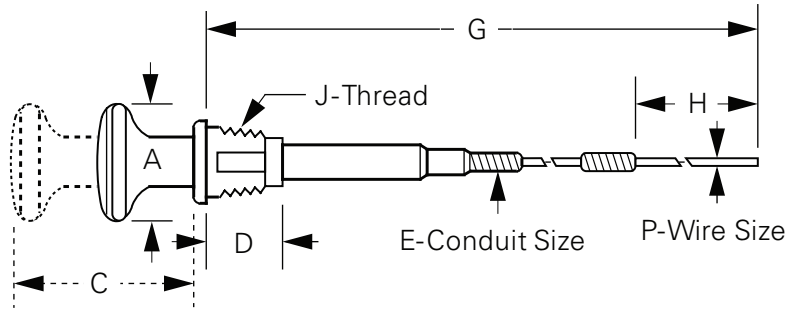

### Turn-To-Lock Controls (T-Locking)

**Catalog Number: 8370, 8371**

New positive action control for small to mid-size engine throttles, governors, chokes, fuel shut-offs and more.

Aluminum body assures rust free performance. Patented Acetal Locking bushing guarantees never before possible settings with one third operator effort. Replaces Muncie COCL Series and BPC R09 Series.

### Utility Light Load Controls (Dash)

**Catalog Numbers: 8375, 8376, 8377, 8378**

Universal light load Choke, Fuel-Shutoff, Throttle, Hood, Trunk and more! Controls are designed for most engine applications. Stainless steel innerwire resists corrosion and assures trouble free operation. Vinyl coated.

### Throttle Stop

**Catalog Number : 1548**

**SPECIFICATION CHART ON "PUSH-PULL" CONTROLS**

Description	Dash				T-Hood	T-Locking		PTO Control		Vernier	Deluxe PTO Control	
	8375	8376	8377	8378	8367	8370	8371	8372	8373	8374	106370	106470
Catalog Number	8375	8376	8377	8378	8367	8370	8371	8372	8373	8374	106370	106470
Length of "G"	84"	84"	84"	60"	180"	126"	186"	81"	165"	120"	192"	300"
Length of "H"	9-3/8"	9-3/8"	9-3/8"	7"	5"	6"	6"	3"	3"	4-1/2"	12"	12"
Knob Type	Round				T-Handle	T-Handle		Round		Round	Round	
Knob Size "A"	1.06"				2"	2"		2"		2"	2"	
Knob Color	Black				Chrome	Chrome		Black		Black	Red	
Knob Material	Plastic				Cast Zinc	Nylon		Plastic		Plastic	Plastic	
Knob Lettering	Choke	Throttle	None	None	None	Lock		None		None	None	
Knob Travel "C"	2-1/2"				2-1/2"	3"		3-1/2"		3-3/8"	4-1/2"	
Thread Size "J"	3/8"-24				3/8"-24"	7/16"-20		7/16"-20		3/4"-16	1/2"-20	
Thread Length "D"	1/2"				1/2"	3/4"		1-5/32"		2-1/2"	1-1/8"	
Conduit Size "E"	3/16"				3/16"	3/16"		1/4"		1/4"	3/8"	
Conduit Material & Style	Galvanized Steel				Steel Vinyl Cover	Galvanised Steel		Galvanised Steel		Galvanised Steel	Galvanised Steel	
	Vinyl	Vinyl	Vinyl	Vinyl		Vinyl Covered		Vinyl Covered		Vinyl Covered	Vinyl Covered	
Wire Size "P"	.054"				.054"	.054"		.088"		.0625"	.088"	