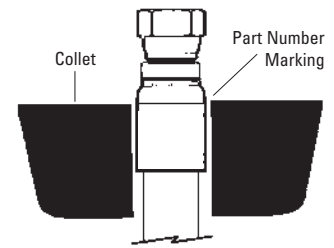

T-400-47R (Black/Red)

ET1000SR-M215A (Magenta)

ACCESSORY PART NUMBERS

1.5 oz. Tube, high efficiency PTFE

grease = T-400-G

DIE RING ADAPTER - FOR SMALLER COLLETS

ET1000AR-001

Positioning of fittings within the collet assembly

For hose insertion depth, line collet edge with part number marking.

SPACER RING/COLLET SELECTOR CHART FORTHERMOSPLASTIC HOSE

Hose Style	Hose End	Collet	Spacer Ring	Flat Side (up/down)	Nominal Crimp Dia. (in.)	Die Ring Adapter Req'd
					+/-0.005in.	
FC372-						
FC372-02	FC5800	ET1000DC-M095S	Red	UP	0.375	Yes
FC372-03	FC5800	T-400-2C	Red	UP	0.502	Yes
FC372-04	FC5800	T-400-109C	Green	UP	0.570	Yes
FC372-05	FC5800	T-400-109C	Black/Red	UP	0.640	Yes
FC372-06	FC5800	T-400-122C	Tan	UP	0.705	Yes
FC372-08	FC5800	ET1000DC-M215S	Magenta	UP	0.855	Yes
FC372-12	FC5800	T-420-30C	Purple	UP	1.110	No
FC372-16	FC5800	ET1000DC-M320S	Magenta	UP	1.330	No
FC373-						
FC373-02	FC5800	ET1000DC-M095S	Red	UP	0.375	Yes
FC373-03	FC5800	T-400-2C	Red	UP	0.502	Yes
FC373-04	FC5800	T-400-109C	Green	UP	0.570	Yes
FC373-05	FC5800	T-400-109C	Black/Red	UP	0.640	Yes
FC373-06	FC5800	T-400-122C	Tan	UP	0.705	Yes
FC373-08	FC5800	ET1000DC-M215S	Magenta	UP	0.855	Yes
FC373-12	FC5800	T-420-30C	Purple	UP	1.110	No
FC373-16	FC5800	ET1000DC-M320S	Magenta	UP	1.330	No