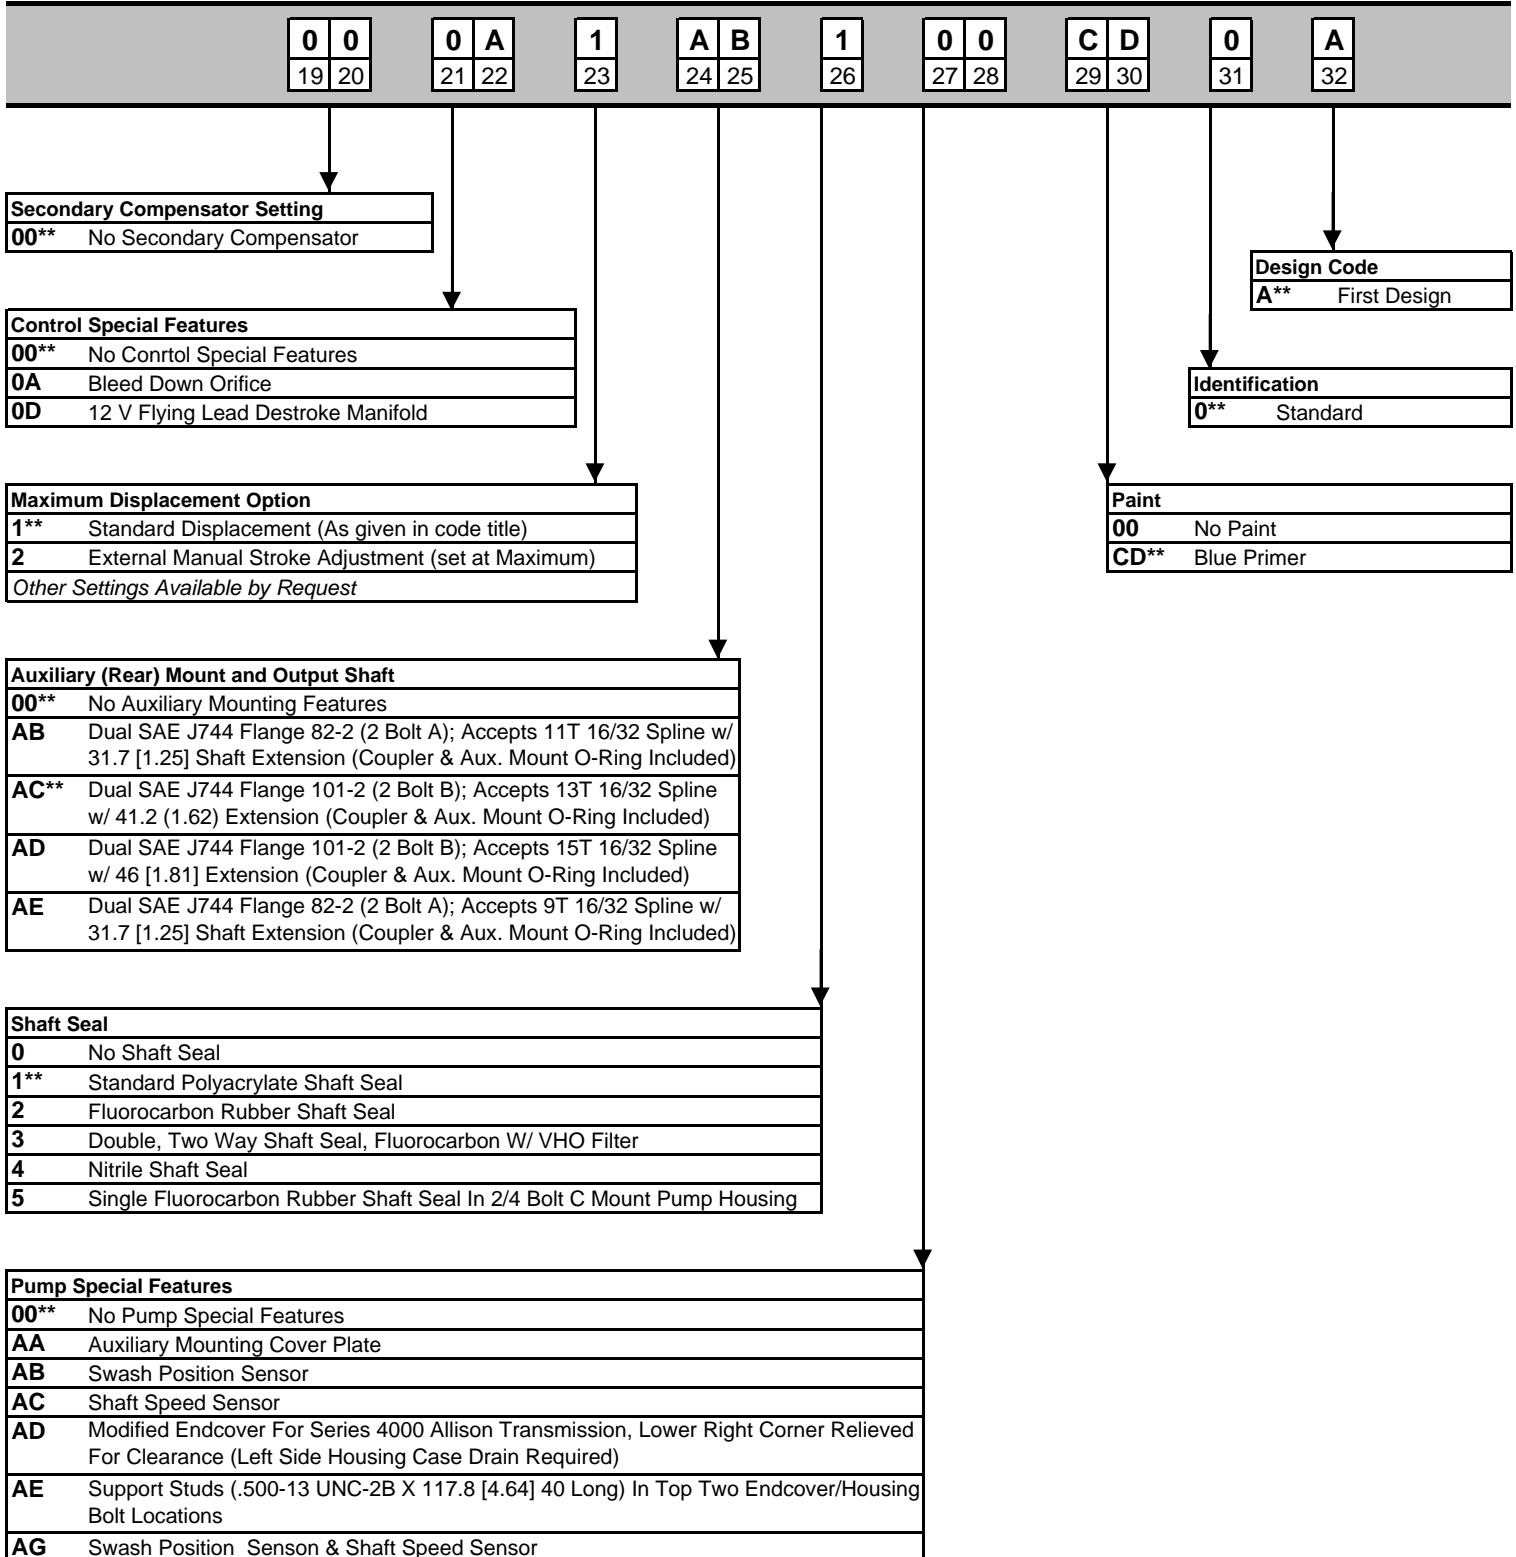

420 Mobile Piston Pump Model Codes

** Standard/Preferred Configurations