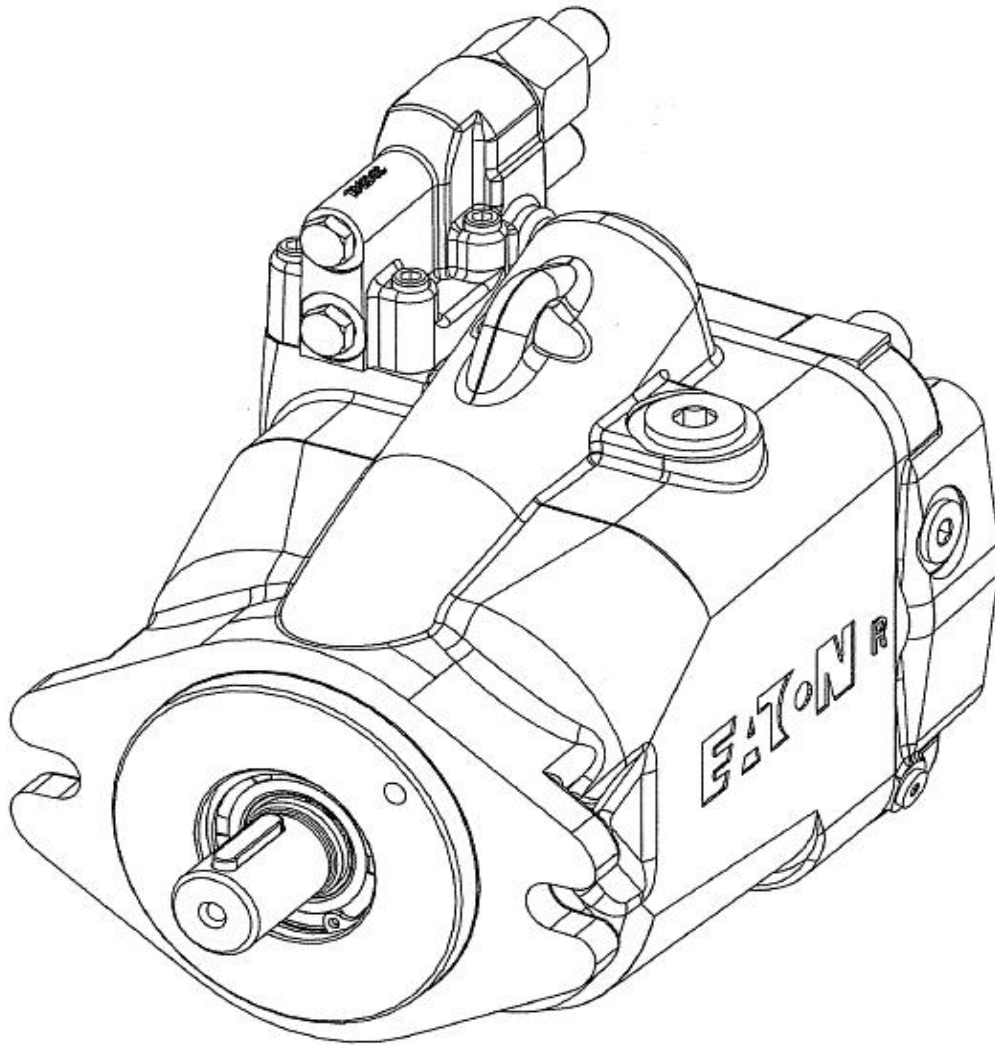

Hydraulics

420 Mobile Piston Pump
Model Codes

ADU041
ADU049
ADU062
ADU080

420 Mobile Piston Pump Model Codes

The following 32 digit coding system has been developed to identify standard configuration options for the 420 Series Variable Displacement Pump. Use this code to specify a pump with the desired features. All 32-digits of the code must be present to release a new product number for ordering.