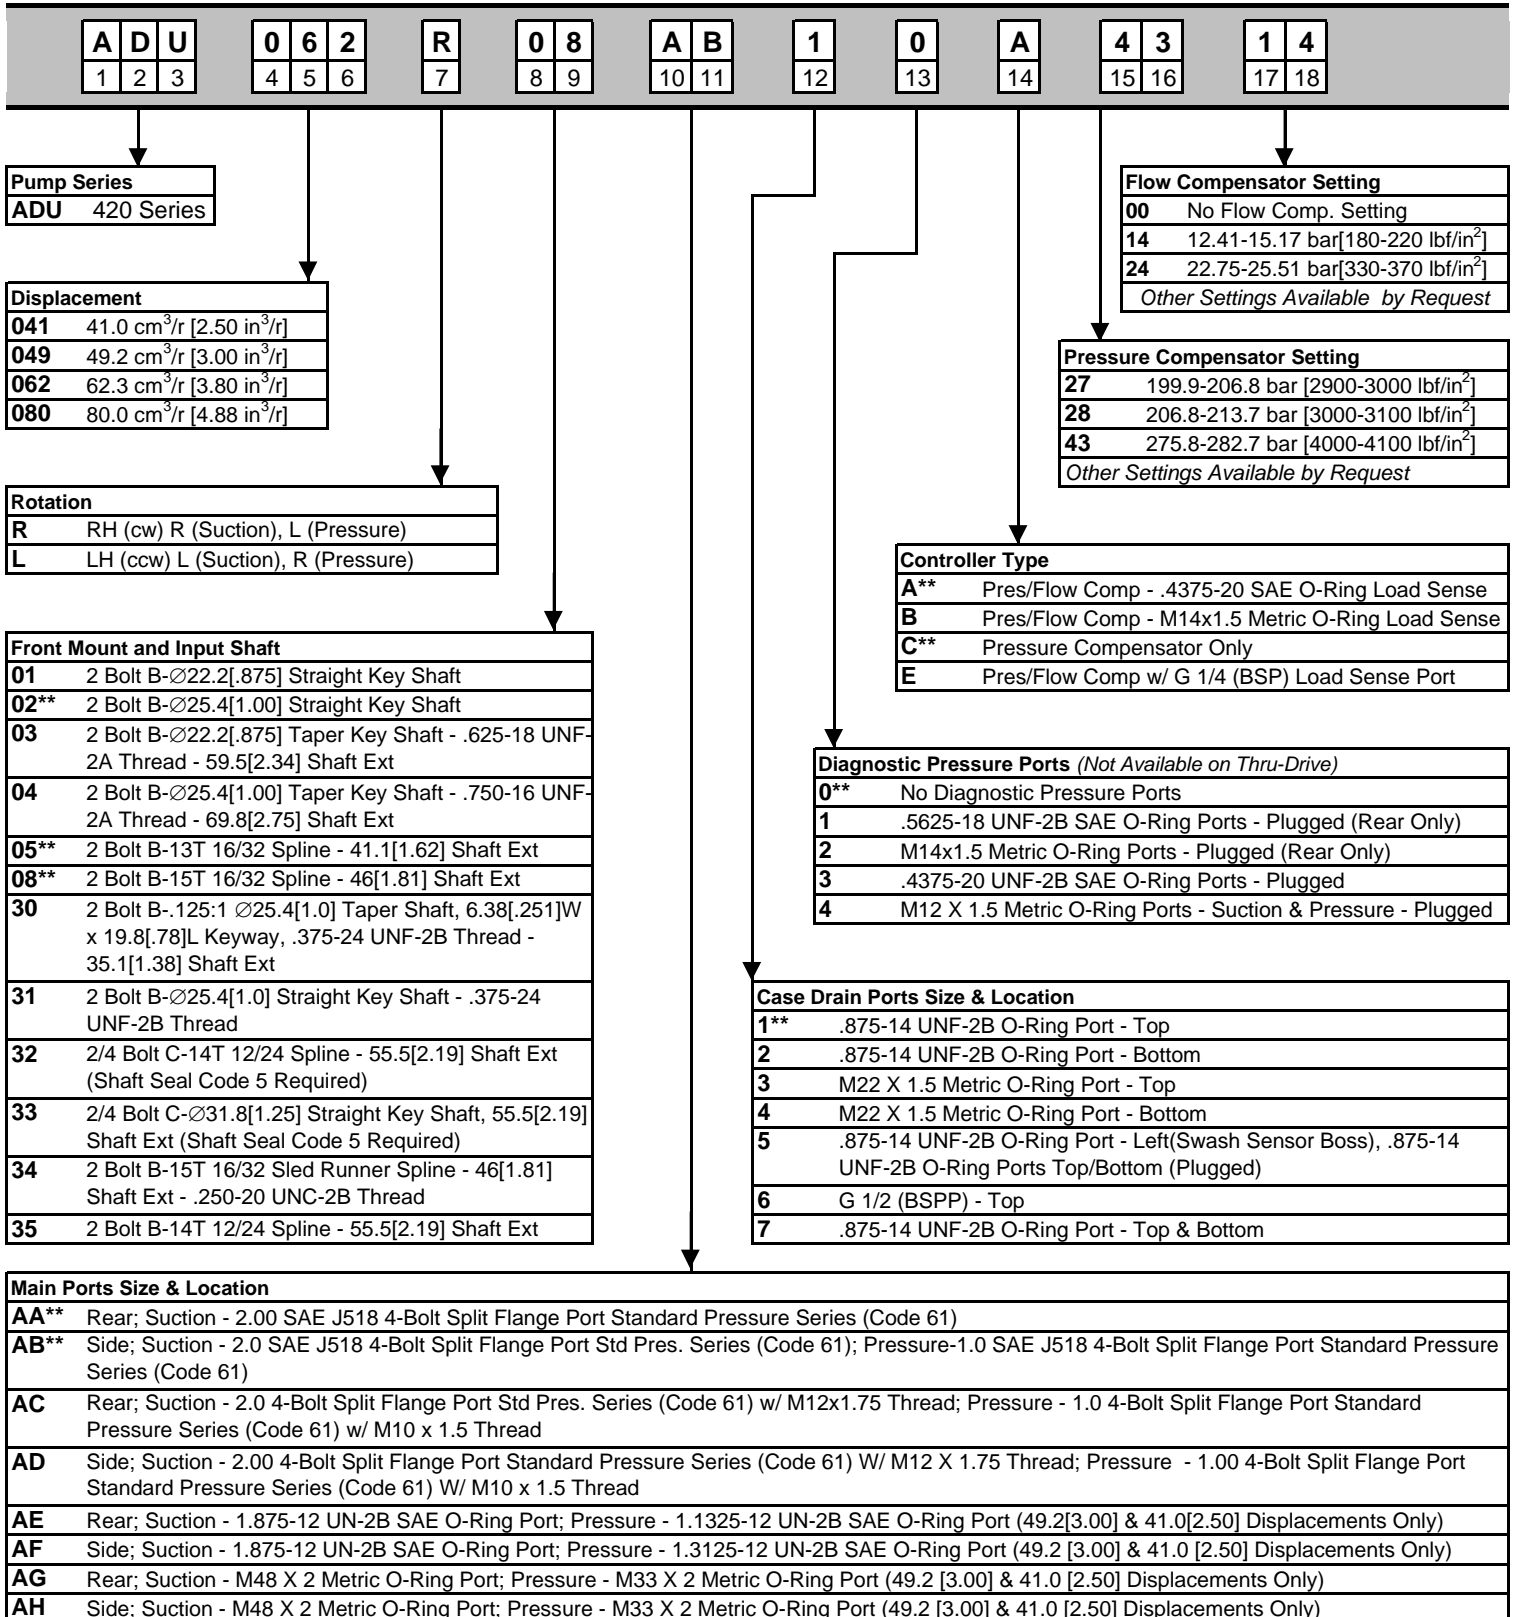

Hydraulics

420 Mobile Piston Pump
Model Codes

ADU041
ADU049
ADU062
ADU080

420 Mobile Piston Pump Model Codes

The following 32 digit coding system has been developed to identify standard configuration options for the 420 Series Variable Displacement Pump. Use this code to specify a pump with the desired features. All 32-digits of the code must be present to release a new product number for ordering.